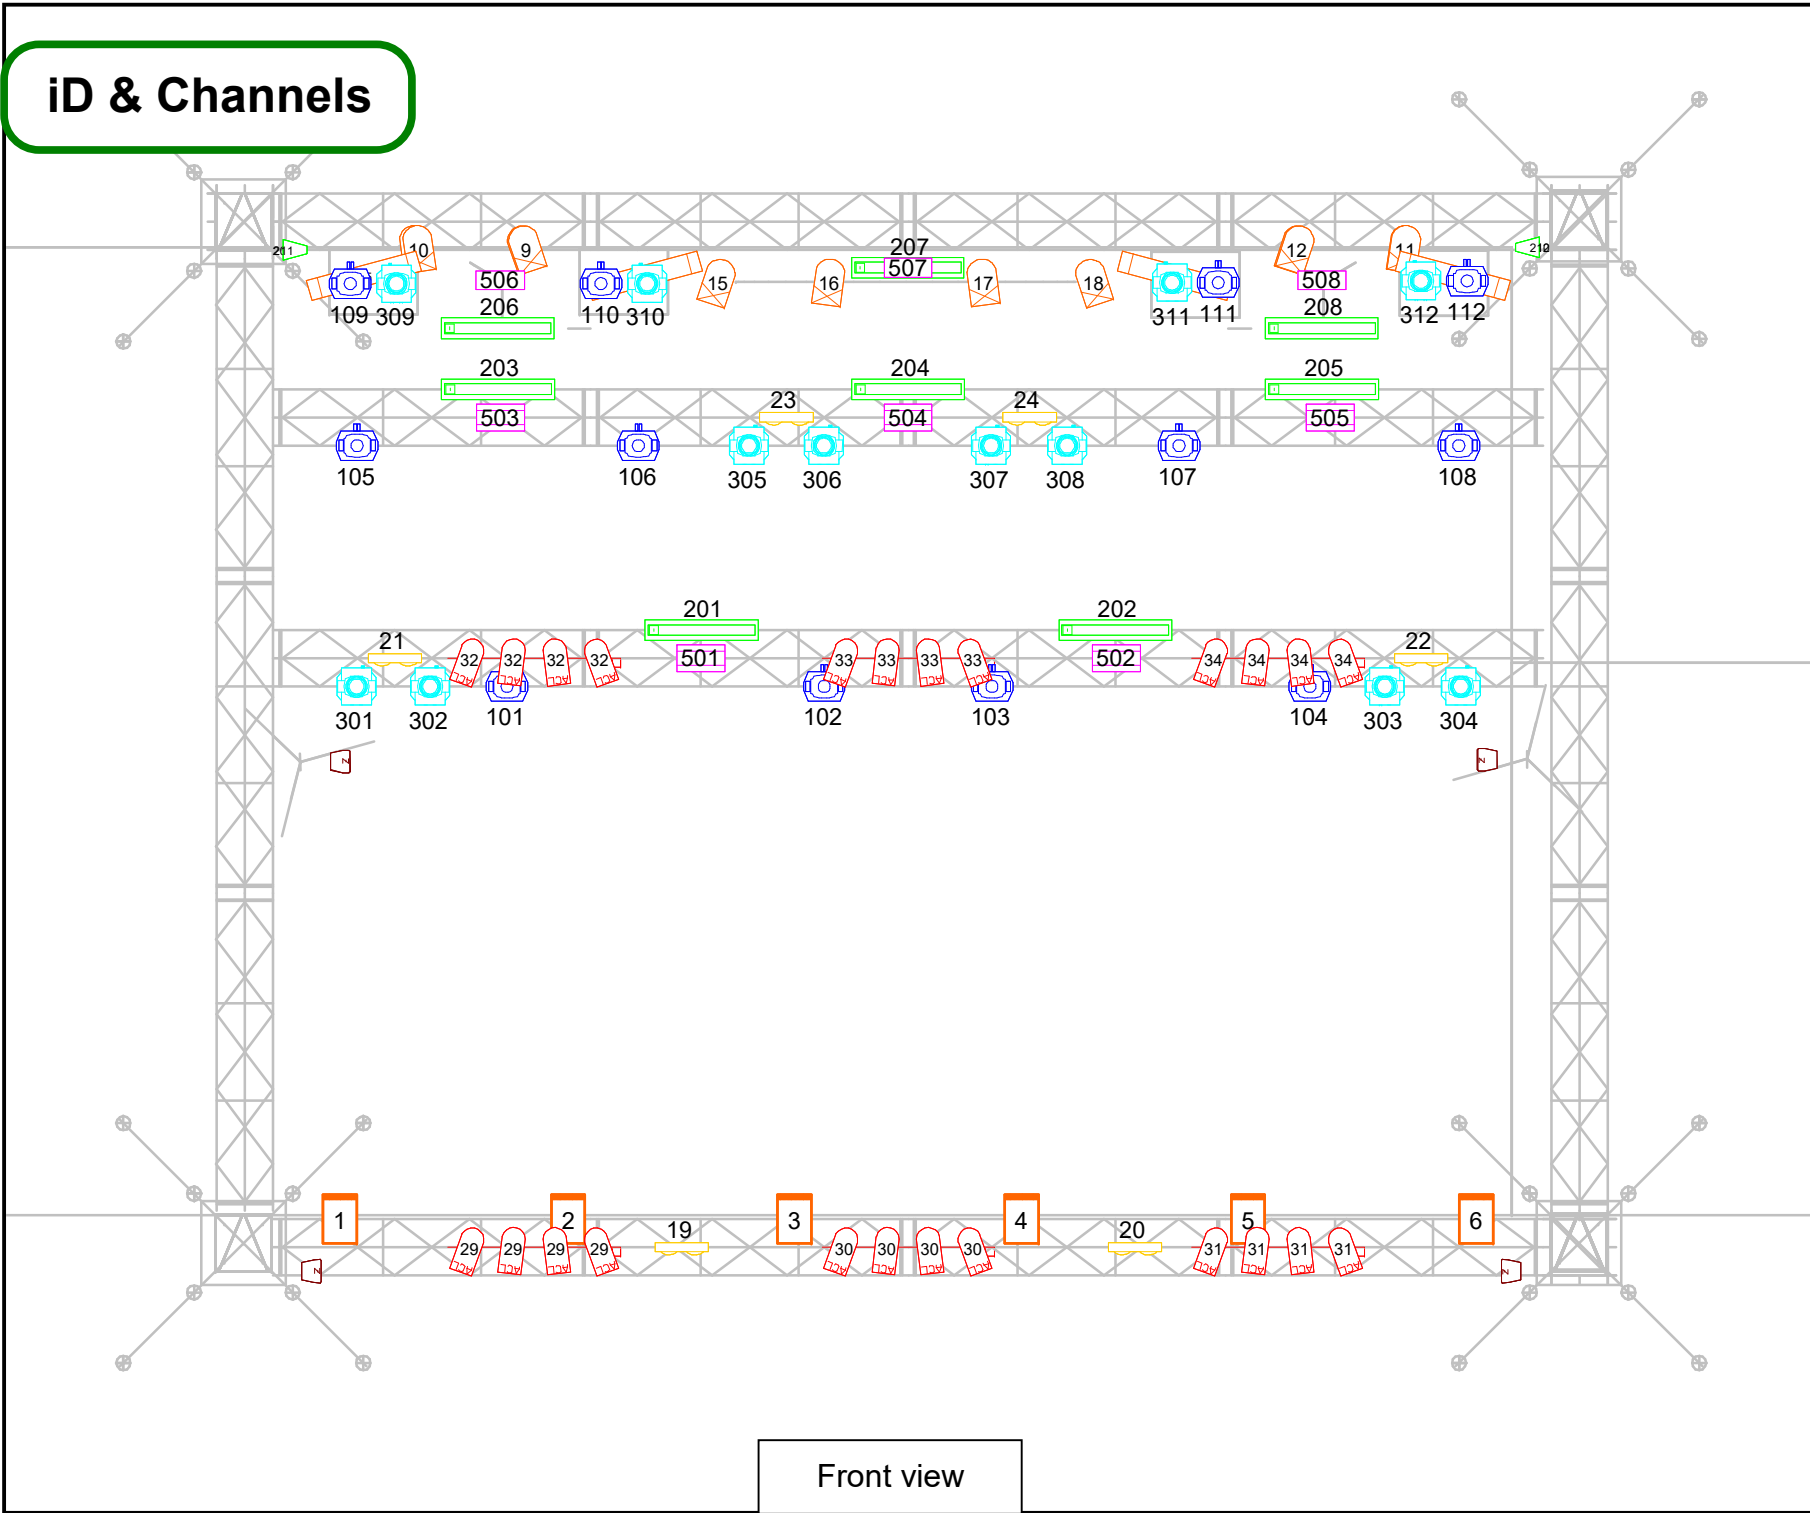

# LIGHT PLANS

	Count
 Robin Pointe	12
 Robin CycFX 8	12
 Sharpy Wash 330	12
 Starway PAR Led SupraKolor	8
 Atomic 3000	8
 Elidy-Strip 15	15
 PC 2Kw	6
 Molefay 4 lamps	6
 PAR 64 CP 60	12
 ADB Svoboda HT 2251	4
 ACL	24

# iD & Channels

Symbol	Name
	Robin Pointe
	Robin CycFX 8
	Sharpy Wash 330
	Starway PAR Led SupraKolor
	Atomic 3000
	Elidy-Strip 15
	PC 2Kw
	Molefay 4 lamps
	PAR 64 CP 60 Lee201
	ADB Svoboda HT 2251
	ACL

## 1 SPOT/B EAM

ROBE - Robin Pointe		
Mode 3 - 30 Channels		
Unit		
101	Robin Pointe	B.1
102	Robin Pointe	B.31
103	Robin Pointe	B.61
104	Robin Pointe	B.91
105	Robin Pointe	C.1
106	Robin Pointe	C.31
107	Robin Pointe	C.61
108	Robin Pointe	C.91
109	Robin Pointe	D.1
110	Robin Pointe	D.31
111	Robin Pointe	D.61
112	Robin Pointe	D.91